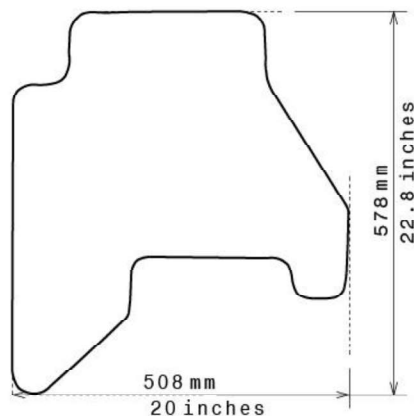

Spaghetti® Floor Mats by
NICOMAN

Best Mats for Your Car, Home & Business!

Photo for illustration purposes only.

Fitment Specifications

Make/Brand	Nissan
Model/Type	Pathfinder
Gen/MK Code	R51
Model Year	2005-2012
Body Type	SUV 4x4
Non-Slip Type	GECKO
SKU	C 5133

Please check shape/size matches floorpan

LEFT Hand Drive

SCALE: 1/10

Set of 4

Remarks