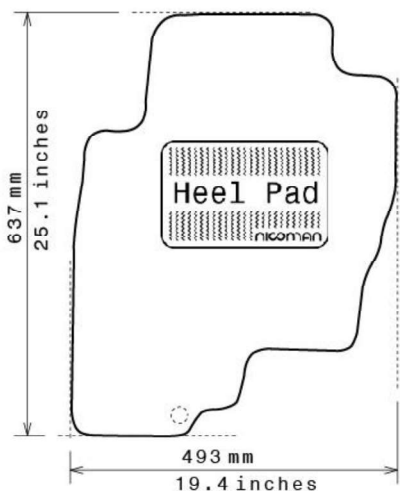

Spaghetti® Floor Mats by
NICOMAN

Best Mats for Your Car, Home & Business!

Photo for illustration purposes only.

Fitment Specifications

Make/Brand	Nissan
Model/Type	Pathfinder
Gen/MK Code	R51
Model Year	2005-2012
Body Type	SUV 4x4
Non-Slip Type	GECKO
SKU	C 5133

Please check shape/size matches floorpan

LEFT Hand Drive

SCALE: 1/10

Set of 4

Remarks