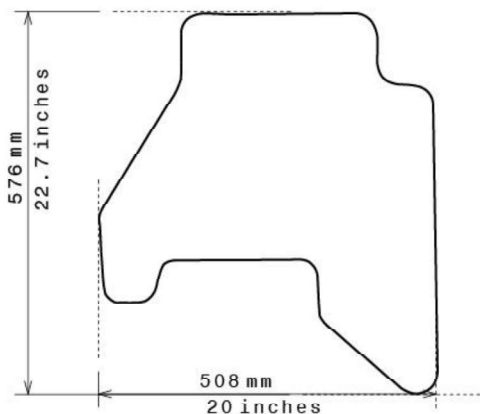

Spaghetti® Floor Mats by
NICOMAN

Best Mats for Your Car, Home & Business!

Photo for illustration purposes only.

Fitment Specifications

Make/Brand	Nissan
Model/Type	Pathfinder
Gen/MK Code	R51
Model Year	2005-2012
Body Type	SUV 4x4
Non-Slip Type	GECKO
SKU	C 5133

Please check shape/size matches floorpan

LEFT Hand Drive

SCALE: 1/10

Set of 4

Remarks