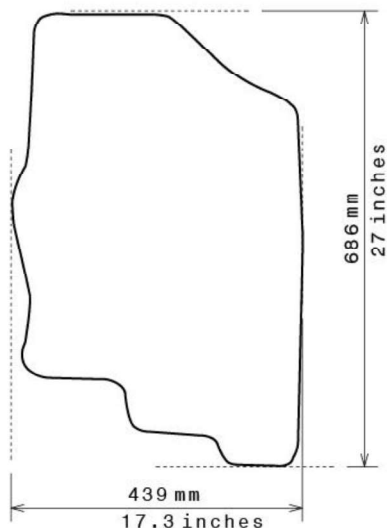

Spaghetti® Floor Mats by
NICOMAN

Best Mats for Your Car, Home & Business!

Photo for illustration purposes only.

Fitment Specifications

Make/Brand	Nissan
Model/Type	Pathfinder
Gen/MK Code	R51
Model Year	2005-2012
Body Type	SUV 4x4
Non-Slip Type	GECKO
SKU	C 5133

Please check shape/size matches floorpan

LEFT Hand Drive

SCALE: 1/10

Set of 4

Remarks